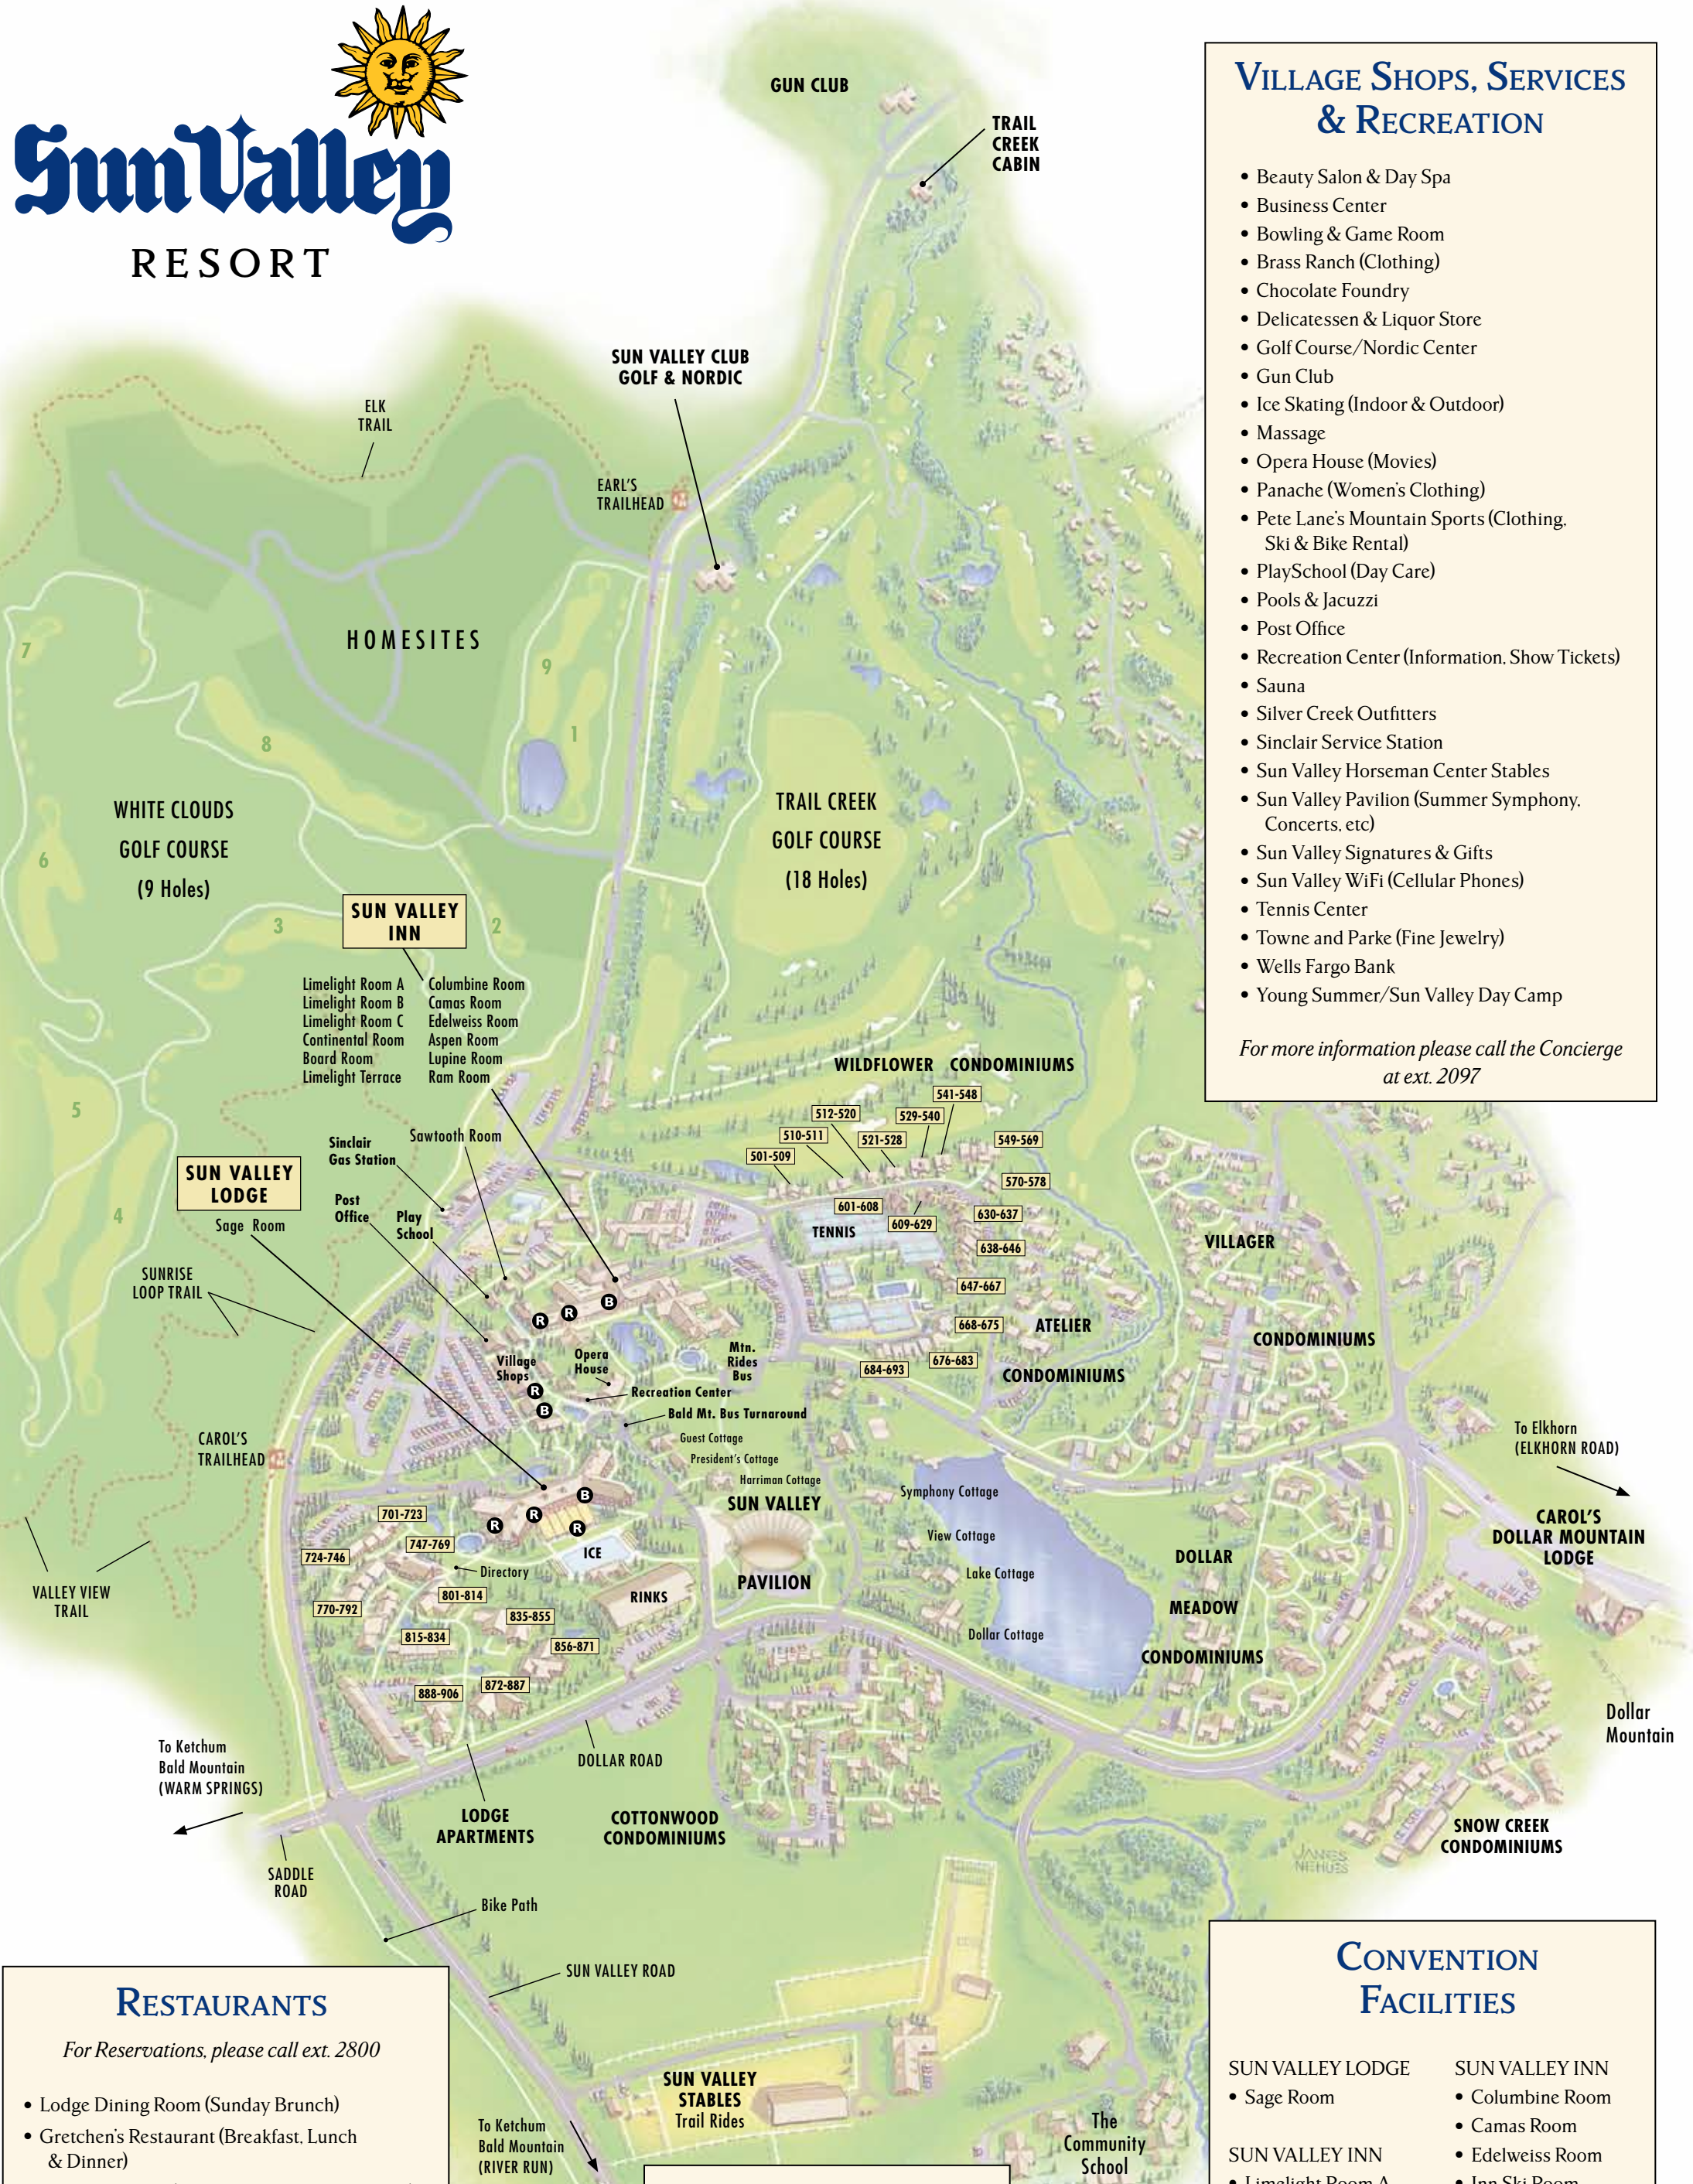

Sun Valley

RESORT

VILLAGE SHOPS, SERVICES & RECREATION

- Beauty Salon & Day Spa
- Business Center
- Bowling & Game Room
- Brass Ranch (Clothing)
- Chocolate Foundry
- Delicatessen & Liquor Store
- Golf Course/Nordic Center
- Gun Club
- Ice Skating (Indoor & Outdoor)
- Massage
- Opera House (Movies)
- Panache (Women's Clothing)
- Pete Lane's Mountain Sports (Clothing, Ski & Bike Rental)
- PlaySchool (Day Care)
- Pools & Jacuzzi
- Post Office
- Recreation Center (Information, Show Tickets)
- Sauna
- Silver Creek Outfitters
- Sinclair Service Station
- Sun Valley Horseman Center Stables
- Sun Valley Pavilion (Summer Symphony, Concerts, etc)
- Sun Valley Signatures & Gifts
- Sun Valley WiFi (Cellular Phones)
- Tennis Center
- Towne and Parke (Fine Jewelry)
- Wells Fargo Bank
- Young Summer/Sun Valley Day Camp

For more information please call the Concierge at ext. 2097

RESTAURANTS

- For Reservations, please call ext. 2800
- Lodge Dining Room (Sunday Brunch)
 - Gretchen's Restaurant (Breakfast, Lunch & Dinner)
 - Ram Restaurant (Steak, Seafood, Salad & Pasta)
 - Konditorei Coffee
 - Bald Mountain Pizza & Pasta
 - Inn Lobby Lounge (Light Fare, Cocktails)
 - Duck Pond BBQ (Summer)
 - Trail Creek Cabin (Summer Dinner, Sleigh Rides, Winter Dinner)

BARS

- Duchin Bar & Lounge (Dancing, Cocktails & Entertainment)
- Boiler Room Bar (Winter Après Ski Entertainment)
- Inn Lobby Lounge (Cocktails, WiFi)

CONVENTION FACILITIES

- | | |
|---------------------|-----------------------|
| SUN VALLEY LODGE | SUN VALLEY INN |
| • Sage Room | • Columbine Room |
| SUN VALLEY INN | • Camas Room |
| • Limelight Room A | • Edelweiss Room |
| • Limelight Room B | • Inn Ski Room |
| • Limelight Room C | • Lupine Room |
| • Continental Room | OTHER FACILITIES |
| • Board Room | • Opera House |
| • Limelight Terrace | • Sun Valley Pavilion |
| | • Mountain Lodges |
| | • Sawtooth Room |